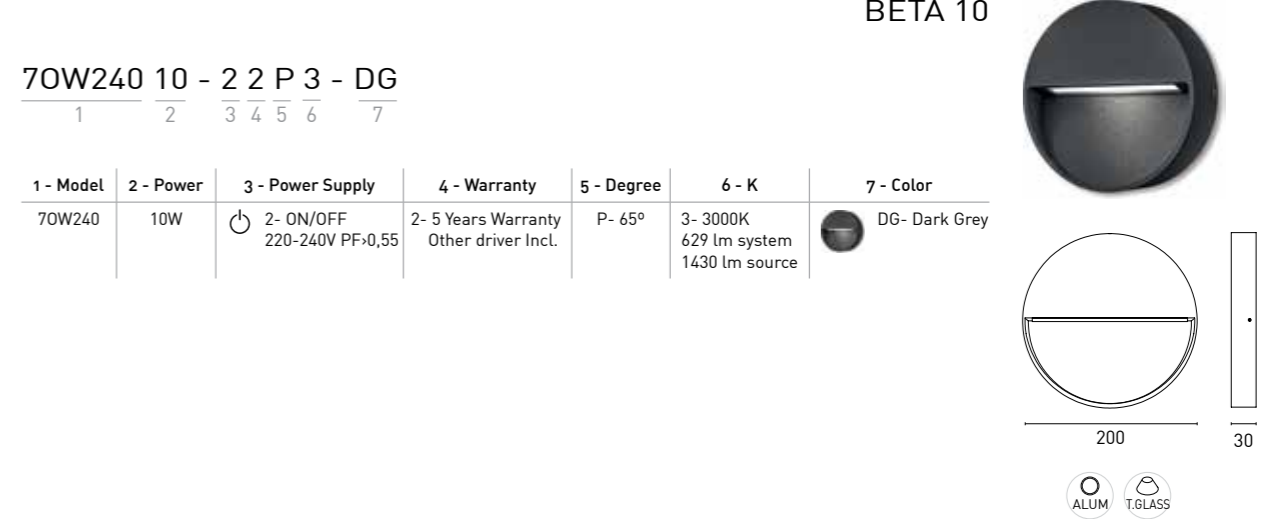

70W240 04 - 2 2 0 3 - DG
1 2 3 4 5 6 7

1 - Model	2 - Power	3 - Power Supply	4 - Warranty	5 - Degree	6 - K	7 - Color
70W240	4W	2- ON/OFF 100-240V PF>0,4	2- 5 Years Warranty Other driver Incl.	0 - 55°	3- 3000K 134 lm system 572 lm source 4- 4000K 141 lm system 572 lm source	DG- Dark Grey

BETA 10

70W240 10 - 2 2 P 3 - DG
1 2 3 4 5 6 7

1 - Model	2 - Power	3 - Power Supply	4 - Warranty	5 - Degree	6 - K	7 - Color
70W240	10W	2- ON/OFF 220-240V PF>0,55	2- 5 Years Warranty Other driver Incl.	P- 65°	3- 3000K 629 lm system 1430 lm source	DG- Dark Grey

70W241 04 - 2 2 P 3 - DG
1 2 3 4 5 6 7

1 - Model	2 - Power	3 - Power Supply	4 - Warranty	5 - Degree	6 - K	7 - Color
70W241	4W	2- ON/OFF 100-240V PF>0,4	2- 5 Years Warranty Other driver Incl.	P - 65°	3- 3000K 177 lm system 572 lm source	DG- Dark Grey