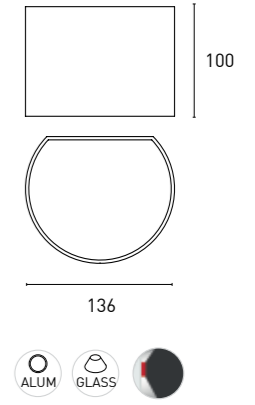

TIVOLI 07

70W229 07 - 2 2 3 3 - TW
1 2 3 4 5 6 7

1 - Model	2 - Power	3 - Power Supply	4 - Warranty	5 - Degree	6 - K	7 - Color
70W229	7W	2- ON/OFF 220-240V PF>0,7	2- 5 Years Warranty Other driver Incl.	Up&Down 3- 0-120°	3- 3000K 418 lm system 840 lm source 4- 4000K 440 lm system 840 lm source	TB- Black BR- Corten TW- Technical White