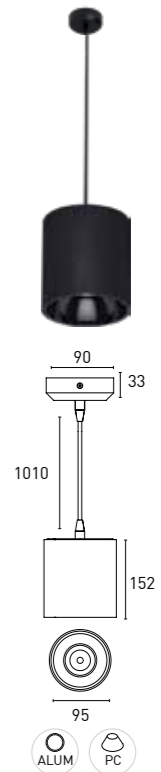

CARINA 20

70C203 20 - 2 2 D 3 - TB + HC70H403-TB
1 2 3 4 5 6 7

1 - Model	2 - Power	3 - Power Supply	4 - Warranty	5 - Degree	6 - K	7 - Color
70C203	20W	2- ON/OFF 220-240V PF>0,95	2- 5 Years Warranty Other driver Incl.	D- 40°	3- 3000K 1800 lm system 2059 lm source	TB- Black TW- Technical White