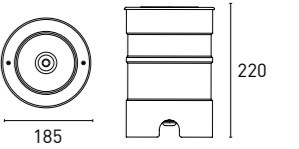

Inground directional light, tiltable optica +/-15°, with very narrow beam light distribution, 12° beam angle

UPREGU 15

70U501 15 - 2 2 A 3 - SS
1 2 3 4 5 6 7

1 - Model	2 - Power	3 - Power Supply	4 - Warranty	5 - Degree	6 - K	7 - Color
70U501	15W	2 - ON/OFF 220-240V PF>0,9	2- 5 Years Warranty Other driver Incl.	A- 15°	3 - 3000K 912 lm system 1105 lm source	SS- Stainless Steel

UPREGU 20

70U501 20 - 2 2 A 3 - SS
1 2 3 4 5 6 7

1 - Model	2 - Power	3 - Power Supply	4 - Warranty	5 - Degree	6 - K	7 - Color
70U501	20W	2 - ON/OFF 220-240V PF>0,9	2- 5 Years Warranty Other driver Incl.	A- 15°	3 - 3000K 1392 lm system 1750 lm source	SS- Stainless Steel

UPREGU 30

70U501 30 - 2 2 A 3 - SS
1 2 3 4 5 6 7

1 - Model	2 - Power	3 - Power Supply	4 - Warranty	5 - Degree	6 - K	7 - Color
70U501	30W	2 - ON/OFF 220-240V PF>0,9	2- 5 Years Warranty Other driver Incl.	A- 15°	3 - 3000K 1779 lm system 2209 lm source	SS- Stainless Steel

The above information is basic. For updated and more accurate information, please consult Technical Data Sheet on www.jisoiluminacion.com