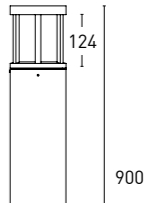

INDI B09

70B213 25 - 2 2 Z 3 - DG
1 2 3 4 5 6 7

1 - Model	2 - Power	3 - Power Supply	4 - Warranty	5 - Degree	6 - K	7 - Color
70B213	21W	2- ON/OFF 100-240V PF>0,9	2- 5 Years Warranty Other driver Incl.	Z - 360°	3- 3000K 1065 lm system 2041 lm source	TB- Black DG- Dark Grey