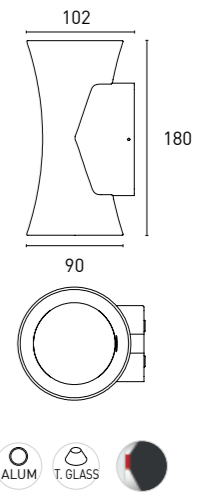

HAMAL 13

CAPELLA 10

70W205 10 - 2 2 R 3 - DG
1 2 3 4 5 6 7

1 - Model	2 - Power	3 - Power Supply	4 - Warranty	5 - Degree	6 - K	7 - Color
70W205	10W	2- ON/OFF 220-240V PF>0,5	2- 5 Years Warranty Other driver Incl.	Up&Down R - 90°	3- 3000K 676 lm system 977 lm source	DG- Dark Grey