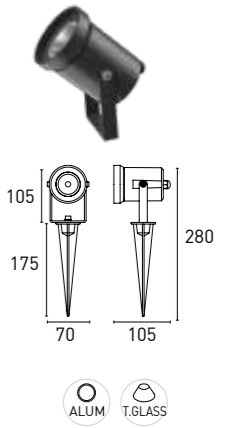

KAUS 04

70F203 04 - 2 2 D 3 - DG
1 2 3 4 5 6 7

1 - Model	2 - Power	3 - Power Supply	4 - Warranty	5 - Degree	6 - K	7 - Color
70F203	4W	2- ON/OFF 100-240V PF>0,4	2- 5 Years Warranty Other driver Incl.	D- 40°	3- 3000K 225 lm system 369 lm source	DG- Dark Grey