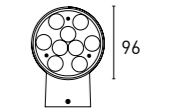

TUCAN 09

70W203 09 - 2 2 N 3 - TG
1 2 3 4 5 6 7

1 - Model	2 - Power	3 - Power Supply	4 - Warranty	5 - Degree	6 - K	7 - Color
70W203	9W	2- ON/OFF 220-240V PF>0,9	2- 5 Years Warranty Other driver Incl.	N- 45°	3- 3000K 573 lm system 1089 lm source	TG- Textured Grey