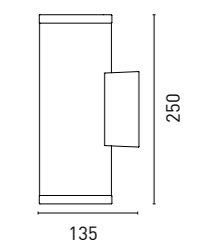

TUCAN 18

70W203 18 - 2 2 N 3 - TG
1 2 3 4 5 6 7

1 - Model	2 - Power	3 - Power Supply	4 - Warranty	5 - Degree	6 - K	7 - Color
70W203	2x9W	2- ON/OFF 220-240V PF>0,9	2- 5 Years Warranty Other driver Incl.	Up&Down N- 2x45°	3- 3000K 1243 lm system 2178 lm source	TG- Textured Grey