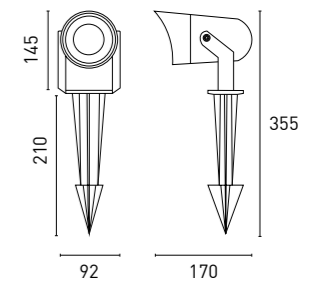

ACRUX 12

70S103 12 - 2 2 | 3 - TB
1 2 3 4 5 6 7

1 - Model	2 - Power	3 - Power Supply	4 - Warranty	5 - Degree	6 - K	7 - Color
70S103	12W	2- ON/OFF 100-240V PF>0,7	2- 5 Years Warranty Other driver Incl.	1 - 24°	3- 3000K 752 lm system 1003 lm source	TB- Black