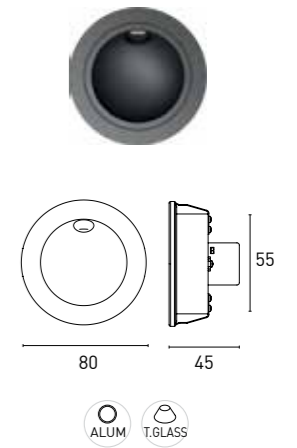

ANKAA T03

70W507 03 - 2 2 S 3 - DG
1 2 3 4 5 6 7

1 - Model	2 - Power	3 - Power Supply	4 - Warranty	5 - Degree	6 - K	7 - Color
70W507	3W	2- ON/OFF 220-240V PF>0,7	2- 5 Years Warranty Other driver Incl.	S - 100°	3- 3000K 90 lm system 450 lm source	DG- Dark Grey