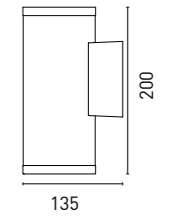

TUCAN 09

70W203 09 - 2 2 N 3 - TG
1 2 3 4 5 6 7

1 - Model	2 - Power	3 - Power Supply	4 - Warranty	5 - Degree	6 - K	7 - Color
70W203	9W	2- ON/OFF 220-240V PF>0,9	2- 5 Years Warranty Other driver Incl.	N- 45°	3- 3000K 573 lm system 1089 lm source	TG- Textured Grey