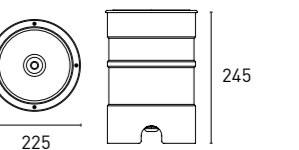

UPREGU 20

70U501 20 - 2 2 A 3 - SS
1 2 3 4 5 6 7

1 - Model	2 - Power	3 - Power Supply	4 - Warranty	5 - Degree	6 - K	7 - Color
70U501	20W	2 - ON/OFF 220-240V PF>0,9	2- 5 Years Warranty Other driver Incl.	A- 15°	3 - 3000K 1392 lm system 1750 lm source	SS- Stainless Steel