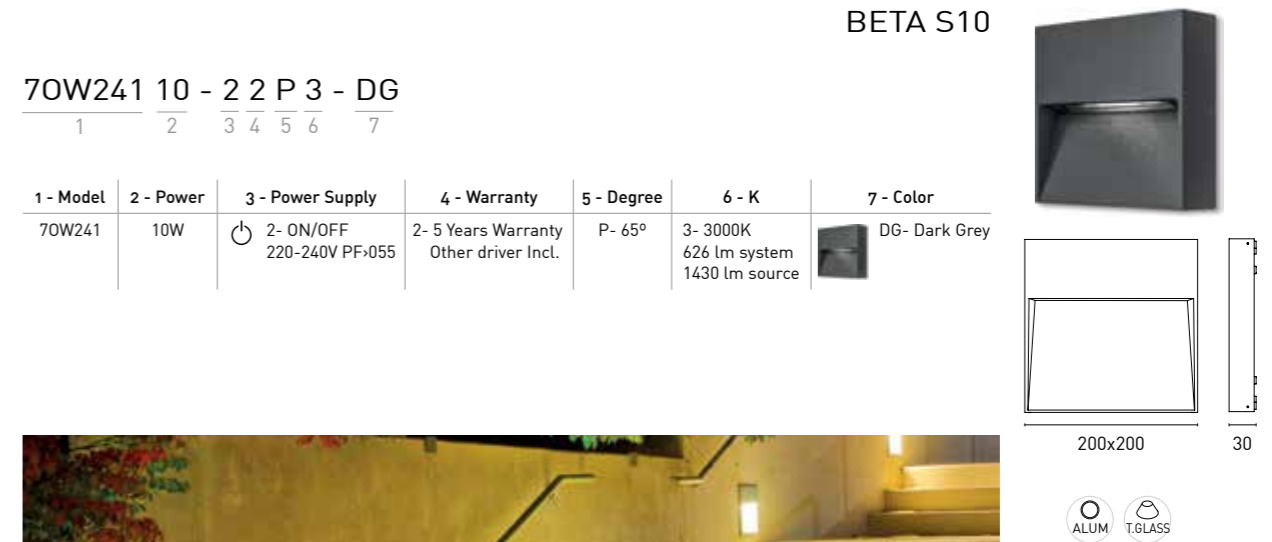

BETA S10

70W241 10 - 2 2 P 3 - DG
1 2 3 4 5 6 7

1 - Model	2 - Power	3 - Power Supply	4 - Warranty	5 - Degree	6 - K	7 - Color
70W241	10W	2- ON/OFF 220-240V PF>0,55	2- 5 Years Warranty Other driver Incl.	P- 65°	3- 3000K 626 lm system 1430 lm source	DG- Dark Grey