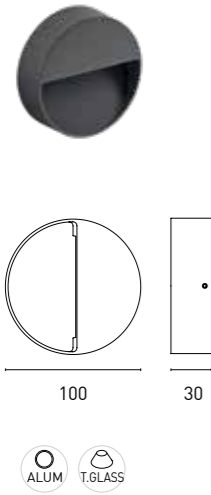

BETA 04

70W240 04 - 2 2 0 3 - DG
1 2 3 4 5 6 7

1 - Model	2 - Power	3 - Power Supply	4 - Warranty	5 - Degree	6 - K	7 - Color
70W240	4W	2- ON/OFF 100-240V PF>0,4	2- 5 Years Warranty Other driver Incl.	0 - 55°	3- 3000K 134 lm system 572 lm source 4- 4000K 141 lm system 572 lm source	DG- Dark Grey