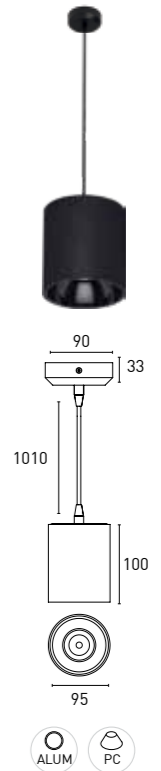

CARINA 15

70C203 15 - 2 2 D 3 - TB + HC70H403-TB
1 2 3 4 5 6 7

1 - Model	2 - Power	3 - Power Supply	4 - Warranty	5 - Degree	6 - K	7 - Color
70C203	15W	2- ON/OFF 220-240V PF>0,9	2- 5 Years Warranty Other driver Incl.	D- 40°	3- 3000K 1221 lm system 1380 lm source 4- 4000K 1287 lm system 1485 lm source	TB- Black TW- Technical White