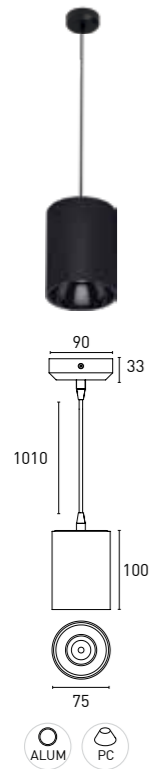

CARINA 10

70C203 10 - 2 2 D 3 - TB + HC70H403-TB
1 2 3 4 5 6 7

1 - Model	2 - Power	3 - Power Supply	4 - Warranty	5 - Degree	6 - K	7 - Color
70C203	10W	2- ON/OFF 220-240V PF>0,9	2- 5 Years Warranty Other driver Incl.	D- 40°	3- 3000K 916 lm system 1003 lm source 4- 4000K 962 lm system 1157 lm source	TB- Black TW- Technical White