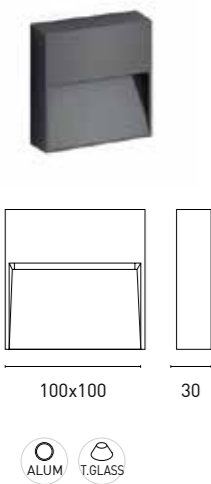

BETA S04

70W241 04 - 2 2 P 3 - DG
1 2 3 4 5 6 7

1 - Model	2 - Power	3 - Power Supply	4 - Warranty	5 - Degree	6 - K	7 - Color
70W241	4W	2- ON/OFF 100-240V PF>0,4	2- 5 Years Warranty Other driver Incl.	P - 65°	3- 3000K 177 lm system 572 lm source	DG- Dark Grey