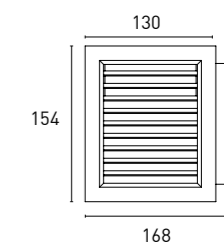

70W207 10 - 2 2 N 3 - TB
1 2 3 4 5 6 7

1 - Model	2 - Power	3 - Power Supply	4 - Warranty	5 - Degree	6 - K	7 - Color
70W207	12W	2 - ON/OFF 100-240V PF>0,7	2- 5 Years Warranty Other driver Incl.	N- 45°	3 - 3000K 547 lm system 975 lm source	TB- Black