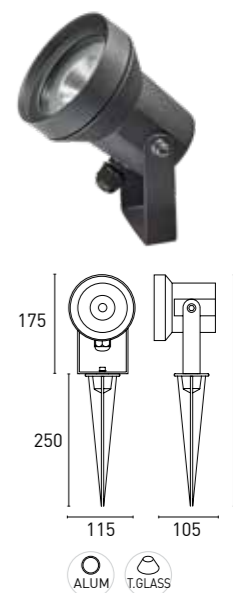

KAUS 10

70F203 10 - 2 2 G 3 - DG
1 2 3 4 5 6 7

1 - Model	2 - Power	3 - Power Supply	4 - Warranty	5 - Degree	6 - K	7 - Color
70F203	10W	2- ON/OFF 220-240V PF>0,8	2- 5 Years Warranty Other driver Incl.	G- 20°	3- 3000K 671 lm system 1003 lm source	DG- Dark Grey