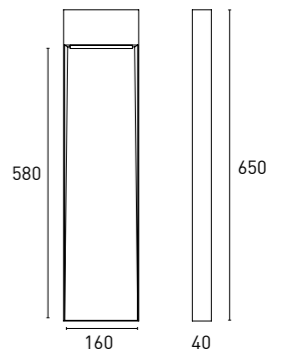

FORNAX B06

70B201 08 - 2 2 0 3 - DG
1 2 3 4 5 6 7

1 - Model	2 - Power	3 - Power Supply	4 - Warranty	5 - Degree	6 - K	7 - Color
70B201	8W	2- ON/OFF 220-240V PF>0,5	2- 5 Years Warranty Other driver Incl.	0 - 55°	3- 3000K 425 lm system 1037 lm source	DG- Dark Grey