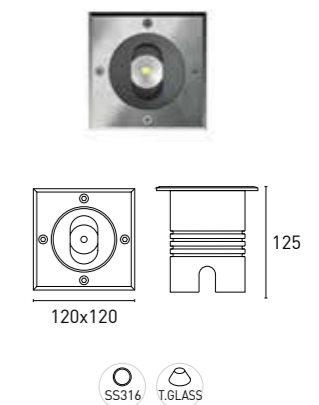

Die Casting aluminium alloy, clear tempered glass, 316 stainless steel

Inground directional light, tiltable optica +-15°, with very narrow beam light distribution, 12° beam angle

The above information is basic. For updated and more accurate information, please consult Technical Data Sheet on www.jisoiluminacion.com