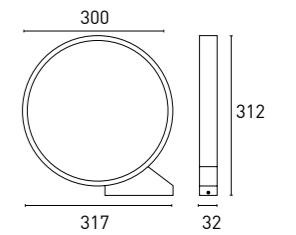

CORVUS B03

70B203 08 - 2 2 U 3 - DG
1 2 3 4 5 6 7

1 - Model	2 - Power	3 - Power Supply	4 - Warranty	5 - Degree	6 - K	7 - Color
70B203	8W	2- ON/OFF 220-240V PF:0,8	2- 5 Years Warranty Other driver Incl.	U - 155°	3- 3000K 214 lm system 1037 lm source	DG- Dark Grey