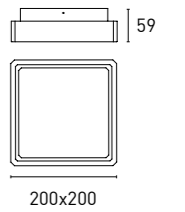

The above information is basic. For updated and more accurate information, please consult Technical Data Sheet on www.jisoiluminacion.com

CANOPUS 18

70C202 18 - 2 2 V 3 - DG
1 2 3 4 5 6 7

1 - Model	2 - Power	3 - Power Supply	4 - Warranty	5 - Degree	6 - K	7 - Color
70C202	18W	2- ON/OFF 220-240V PF:0,9	2- 5 Years Warranty Other driver Incl.	V - 120°	3- 3000K 1069 lm system 2106 lm source 4- 4000K 1123 lm system 2106 lm source	DG- Dark Grey