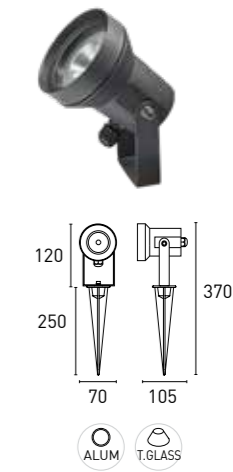

KAUS 06

70F203 06 - 2 2 D 3 - DG
1 2 3 4 5 6 7

1 - Model	2 - Power	3 - Power Supply	4 - Warranty	5 - Degree	6 - K	7 - Color
70F203	6W	2- ON/OFF 220-240V PF>0,5	2- 5 Years Warranty Other driver Incl.	D- 40°	3- 3000K 353 lm system 554 lm source	DG- Dark Grey