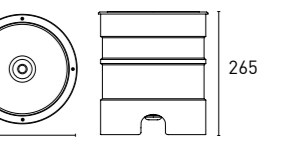

UPREGU 30

70U501 30 - 2 2 A 3 - SS
1 2 3 4 5 6 7

1 - Model	2 - Power	3 - Power Supply	4 - Warranty	5 - Degree	6 - K	7 - Color
70U501	30W	2 - ON/OFF 220-240V PF>0,9	2- 5 Years Warranty Other driver Incl.	A- 15°	3 - 3000K 1779 lm system 2209 lm source	SS- Stainless Steel