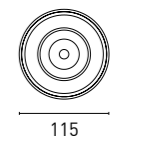

CARINA 30

70C203 30 - 2 2 D 3 - TB
1 2 3 4 5 6 7

1 - Model	2 - Power	3 - Power Supply	4 - Warranty	5 - Degree	6 - K	7 - Color
70C203	30W	2- ON/OFF 220-240V PF>0,9	2- 5 Years Warranty Other driver Incl.	D- 40°	3- 3000K 2700 lm system 3150 lm source	TB- Black