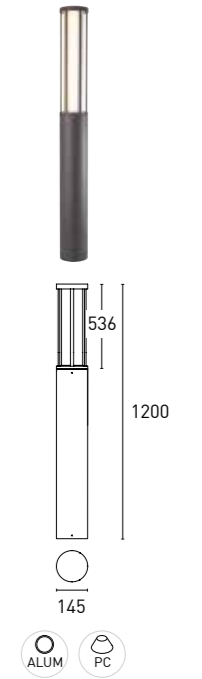

INDI B12

70B214 36 - 2 2 Z 3 - DG
1 2 3 4 5 6 7

1 - Model	2 - Power	3 - Power Supply	4 - Warranty	5 - Degree	6 - K	7 - Color
70B214	36W	2- ON/OFF 100-240V PF>0,7	2- 5 Years Warranty Other driver Incl.	Z- 360°	3- 3000K 2317 lm system 3499 lm source	DG- Dark Grey