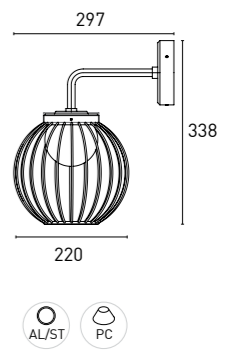

70W208 07 - 2 2 X 3 - TB
1 2 3 4 5 6 7

1 - Model	2 - Power	3 - Power Supply	4 - Warranty	5 - Degree	6 - K	7 - Color
70W208	7W	2 - ON/OFF 220-240V PF>0,5	2- 5 Years Warranty Other driver Incl.	X- 180°	3 - 3000K 515 lm system 756 lm source	TB- Black