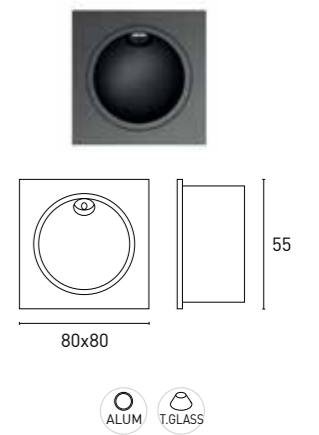

ANKAA ST03

70W508 03 - 2 2 S 3 - DG
1 2 3 4 5 6 7

1 - Model	2 - Power	3 - Power Supply	4 - Warranty	5 - Degree	6 - K	7 - Color
70W508	3W	2- ON/OFF 220-240V PF>0,7	2- 5 Years Warranty Other driver Incl.	S - 100°	3- 3000K 100 lm system 450 lm source	DG- Dark Grey