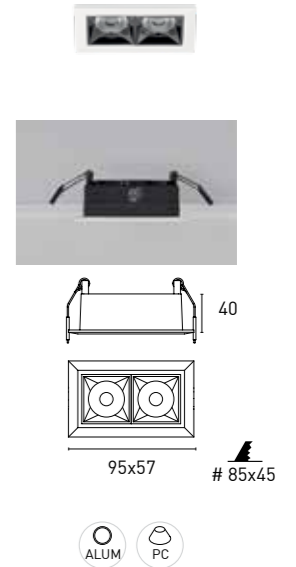

15°

24°

50°

OWL R2L

7ID512 10 - 2 1 W 3 - 9018
1 2 3 4 5 6 7

1 - Model	2 - Power	3 - Power Supply	4 - Warranty	5 - Degree	6 - K	7 - Color
7ID512	10W	<ul style="list-style-type: none"> 2- ON/OFF 220-240V PF>0,9 3- 1-10V 200-240V PF>0,95 5- Trailing Edge 220-240V PF>0,95 D- DALI / PUSH 200-240V PF>0,95 SMART CONTROL (See page. 324) 	<ul style="list-style-type: none"> 1- 5 Years Warranty JISO driver Incl. (Option Driver 2 - 5) 2- 5 Years Warranty Other driver Incl. (Option Driver 3 - D) 	<ul style="list-style-type: none"> A - 15° I - 24° W - 50° 	<ul style="list-style-type: none"> 3 - 3000K 880 lm system 1280 lm source (50°) 4 - 4000K 924 lm system 1350 lm source (50°) 	<ul style="list-style-type: none"> 9018- Tec. White- Graphite