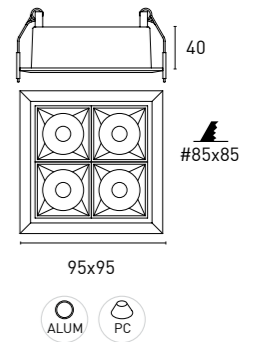

OWL R4L

7ID512 12 - 2 1 W 3 - 9018
1 2 3 4 5 6 7

1 - Model	2 - Power	3 - Power Supply	4 - Warranty	5 - Degree	6 - K	7 - Color
7ID512	14W	2- ON/OFF 220-240V PF>0,9 3- 1-10V 200-240V PF>0,95 5- Trailing Edge 220-240V PF>0,9 - D- DALI / PUSH 200-240V PF>0,95 - SMART CONTROL [See page. 324]	1- 5 Years Warranty JISO driver Incl. [Option Driver 2 - 5] 2- 5 Years Warranty Other driver Incl. [Option Driver 3 - D]	- A - 15° - I - 24° - W - 50°	3 - 3000K 1080 lm system 1536 lm source [50°] 4 - 4000K 1134 lm system 1620 lm source [50°]	9018- Tec. White- Graphite

OWL R5L

7ID512 20 - 2 1 W 3 - 9018
1 2 3 4 5 6 7

1 - Model	2 - Power	3 - Power Supply	4 - Warranty	5 - Degree	6 - K	7 - Color
7ID512	20W	2- ON/OFF 220-240V PF>0,95 4- DALI/PUSH/1-10V 200-240V PF>0,95 5- Trailing Edge 220-240V PF>0,9 - SMART CONTROL [See page. 324]	1- 5 Years Warranty JISO driver Incl. [Option Driver 2 - 5] 2- 5 Years Warranty Other driver Incl. [Option Driver 4]	- A - 15° - I - 24° - W - 50°	3 - 3000K 1840 lm system 2560 lm source [50°] 4 - 4000K 1932 lm system 2700 lm source [50°]	9018- Tec. White- Graphite