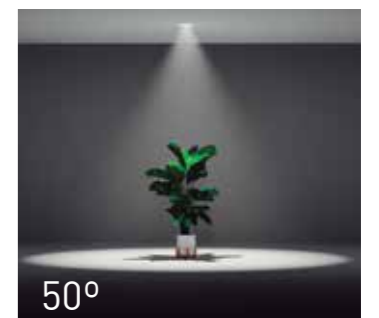

15°

24°

50°

OWL R2L

7ID512 10 - 2 1 W 3 - 9018
1 2 3 4 5 6 7

1 - Model	2 - Power	3 - Power Supply	4 - Warranty	5 - Degree	6 - K	7 - Color
7ID512	10W	<ul style="list-style-type: none"> 2- ON/OFF 220-240V PF>0,9 3- 1-10V 200-240V PF>0,95 5- Trailing Edge 220-240V PF>0,95 D- DALI / PUSH 200-240V PF>0,95 SMART CONTROL (See page. 324) 	<ul style="list-style-type: none"> 1- 5 Years Warranty JISO driver Incl. (Option Driver 2 - 5) 2- 5 Years Warranty Other driver Incl. (Option Driver 3 - D) 	<ul style="list-style-type: none"> A - 15° I - 24° W - 50° 	<ul style="list-style-type: none"> 3 - 3000K 880 lm system 1280 lm source (50°) 4 - 4000K 924 lm system 1350 lm source (50°) 	<ul style="list-style-type: none"> 9018- Tec. White- Graphite