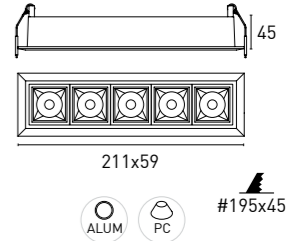

OWL R5L

7ID512 20 - 2 1 W 3 - 9018
1 2 3 4 5 6 7

1 - Model	2 - Power	3 - Power Supply	4 - Warranty	5 - Degree	6 - K	7 - Color
7ID512	20W	<ul style="list-style-type: none"> 2- ON/OFF 220-240V PF>0,95 4- DALI/PUSH/1-10V 200-240V PF>0,95 5- Trailing Edge 220-240V PF>0,9 SMART CONTROL [See page. 324] 	<ul style="list-style-type: none"> 1- 5 Years Warranty JISO driver Incl. [Option Driver 2 - 5] 2- 5 Years Warranty Other driver Incl. [Option Driver 4] 	<ul style="list-style-type: none"> A - 15° I - 24° W - 50° 	<ul style="list-style-type: none"> 3 - 3000K 1840 lm system 2560 lm source [50°] 4 - 4000K 1932 lm system 2700 lm source [50°] 	<ul style="list-style-type: none"> 9018- Tec. White- Graphite