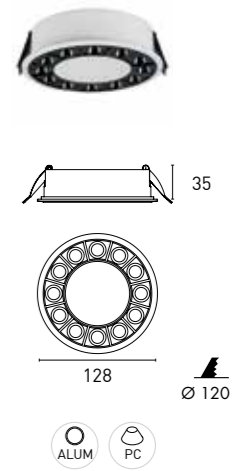

HAWK R12

7ID525 12 - 2 1 M 3 - 9001
1 2 3 4 5 6 7

1 - Model	2 - Power	3 - Power Supply	4 - Warranty	5 - Degree	6 - K	7 - Color
7ID525	12W	2- ON/OFF 220-240V PF>0,9	1- 5 Years Warranty JISO driver Incl.	M- 38°	3 - 3000K 1024 lm system 1220 lm source	9001- Tec. White-Black