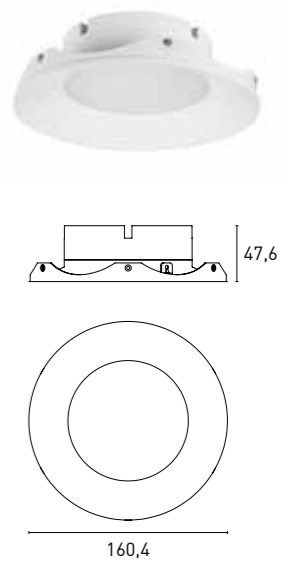

+ OPAL 18

HC7ID527 18 - 2 1 V 3 - 9001
1 2 3 4 5 6 7

1 - Model	2 - Power	3 - Power Supply	4 - Warranty	5 - Degree	6 - K	7 - Color
HC7ID527	18W	2- ON/OFF 220-240V PF>0,9	1- 5 Years Warranty JISO driver Incl.	V - 120°	3 - 3000K 1628 lm system 2041 lm source	9001- Tec. White-Black