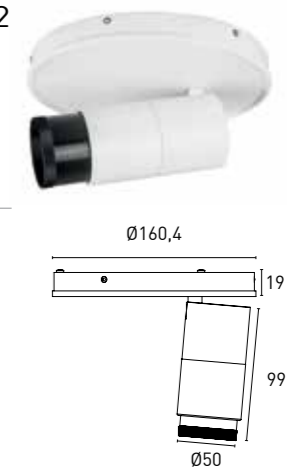

+ DIRECTIONAL 12

HC7ID528 12 - 2 1 3 3 - 9001
1 2 3 4 5 6 7

1 - Model	2 - Power	3 - Power Supply	4 - Warranty	5 - Degree	6 - K	7 - Color
HC7ID528	12W	2- ON/OFF 220-240V PF>0,9	1- 5 Years Warranty JISO driver Incl.	3 - Zoom 20°-50°	3 - 3000K 1112 lm source	9001- Tec. White-Black