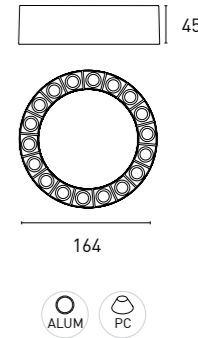

7ID225 12 - 2 1 M 3 - 9001
1 2 3 4 5 6 7

1 - Model	2 - Power	3 - Power Supply	4 - Warranty	5 - Degree	6 - K	7 - Color
7ID225	12W	2- ON/OFF 220-240V PF>0,9	1- 5 Years Warranty JISO driver Incl.	M- 38°	3 - 3000K 1024 lm system 1220 lm source	0101 - Black 9001- Tec. White-Black

7ID225 18 - 2 1 M 3 - 9001
1 2 3 4 5 6 7

1 - Model	2 - Power	3 - Power Supply	4 - Warranty	5 - Degree	6 - K	7 - Color
7ID225	18W	2- ON/OFF 220-240V PF>0,95	1- 5 Years Warranty JISO driver Incl.	M- 38°	3 - 3000K 1585 lm system 1831 lm source	0101 - Black 9001- Tec. White-Black

Surface

7ID225 24 - 2 1 M 3 - 9001
1 2 3 4 5 6 7

1 - Model	2 - Power	3 - Power Supply	4 - Warranty	5 - Degree	6 - K	7 - Color
7ID225	24W	2- ON/OFF 220-240V PF>0,9	1- 5 Years Warranty JISO driver Incl.	M- 38°	3 - 3000K 1910 lm system 2441 lm source	0101 - Black 9001- Tec. White-Black

COVER PLATE

Code - Black	Code - Technical White	Model	Size
HCD2512-01	HCD2512-90	HAWK S12	Ø 70,4
HCD2518-01	HCD2518-90	HAWK S18	Ø 115,4
HCD2524-01	HCD2524-90	HAWK S24	Ø 160,4