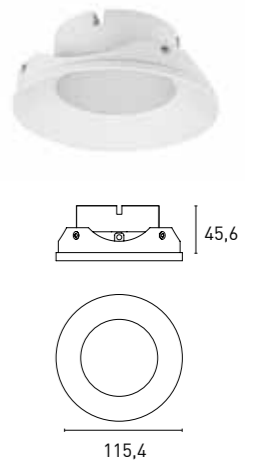

+ OPAL 12

HC7ID527 12 - 2 1 V 3 - 9001
1 2 3 4 5 6 7

1 - Model	2 - Power	3 - Power Supply	4 - Warranty	5 - Degree	6 - K	7 - Color
HC7ID527	12W	2- ON/OFF 220-240V PF>0,9	1- 5 Years Warranty JISO driver Incl.	V - 120°	3 - 3000K 1047 lm system 1361 lm source	9001- Tec. White-Black

+ OPAL 18