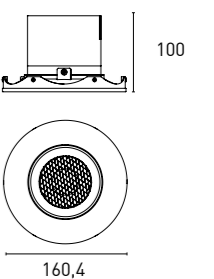

HC7ID526 06 - 2 1 M 3 - 9001

1 - Model	2 - Power	3 - Power Supply	4 - Warranty	5 - Degree	6 - K	7 - Color
HC7ID526	6W	2- ON/OFF 220-240V PF>0,90	1- 5 Years Warranty JISO driver Incl.	M- 38°	3 - 3000K 506 lm source	0101 - Black 9001 - Tec. White-Black

+HONEY 06

HC7ID526 12 - 2 1 M 3 - 9001

1 - Model	2 - Power	3 - Power Supply	4 - Warranty	5 - Degree	6 - K	7 - Color
HC7ID526	12W	2- ON/OFF 220-240V PF>0,9	1- 5 Years Warranty JISO driver Incl.	M- 38°	3 - 3000K 1112 lm source	0101 - Black 9001 - Tec. White-Black

+HONEY 12

HC7ID526 18 - 2 1 M 3 - 9001

1 - Model	2 - Power	3 - Power Supply	4 - Warranty	5 - Degree	6 - K	7 - Color
HC7ID526	18W	2- ON/OFF 220-240V PF>0,95	1- 5 Years Warranty JISO driver Incl.	M- 38°	3 - 3000K 1774 lm source	0101 - Black 9001 - Tec. White-Black

+HONEY 18