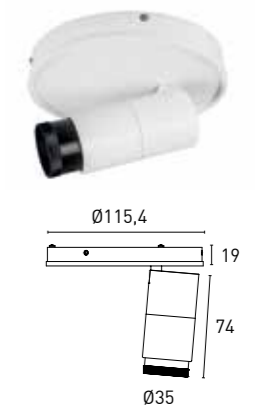

+ DIRECTIONAL 06

HC7ID528 06 - 2 1 3 3 - 9001
1 2 3 4 5 6 7

1 - Model	2 - Power	3 - Power Supply	4 - Warranty	5 - Degree	6 - K	7 - Color
HC7ID528	6W	2- ON/OFF 220-240V PF>0,9	1- 5 Years Warranty JISO driver Incl.	3 - Zoom 20°-50°	3 - 3000K 506 lm source	9001- Tec. White-Black