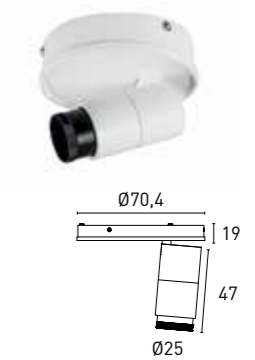

Zoom 20°-50°

+ DIRECTIONAL 03

HC7ID528 03 - 2 1 3 3 - 9001
1 2 3 4 5 6 7

1 - Model	2 - Power	3 - Power Supply	4 - Warranty	5 - Degree	6 - K	7 - Color
HC7ID528	3W	 2- ON/OFF 220-240V PF>0,5	1- 5 Years Warranty JISO driver Incl.	3 - Zoom 20°-50°	3 - 3000K 292 lm source	 9001- Tec. White-Black