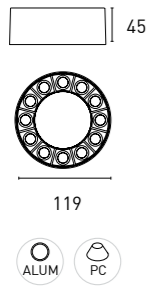

7ID225 12 - 2 1 M 3 - 9001
1 2 3 4 5 6 7

1 - Model	2 - Power	3 - Power Supply	4 - Warranty	5 - Degree	6 - K	7 - Color
7ID225	12W	2- ON/OFF 220-240V PF>0,9	1- 5 Years Warranty JISO driver Incl.	M- 38°	3 - 3000K 1024 lm system 1220 lm source	0101 - Black 9001- Tec. White-Black