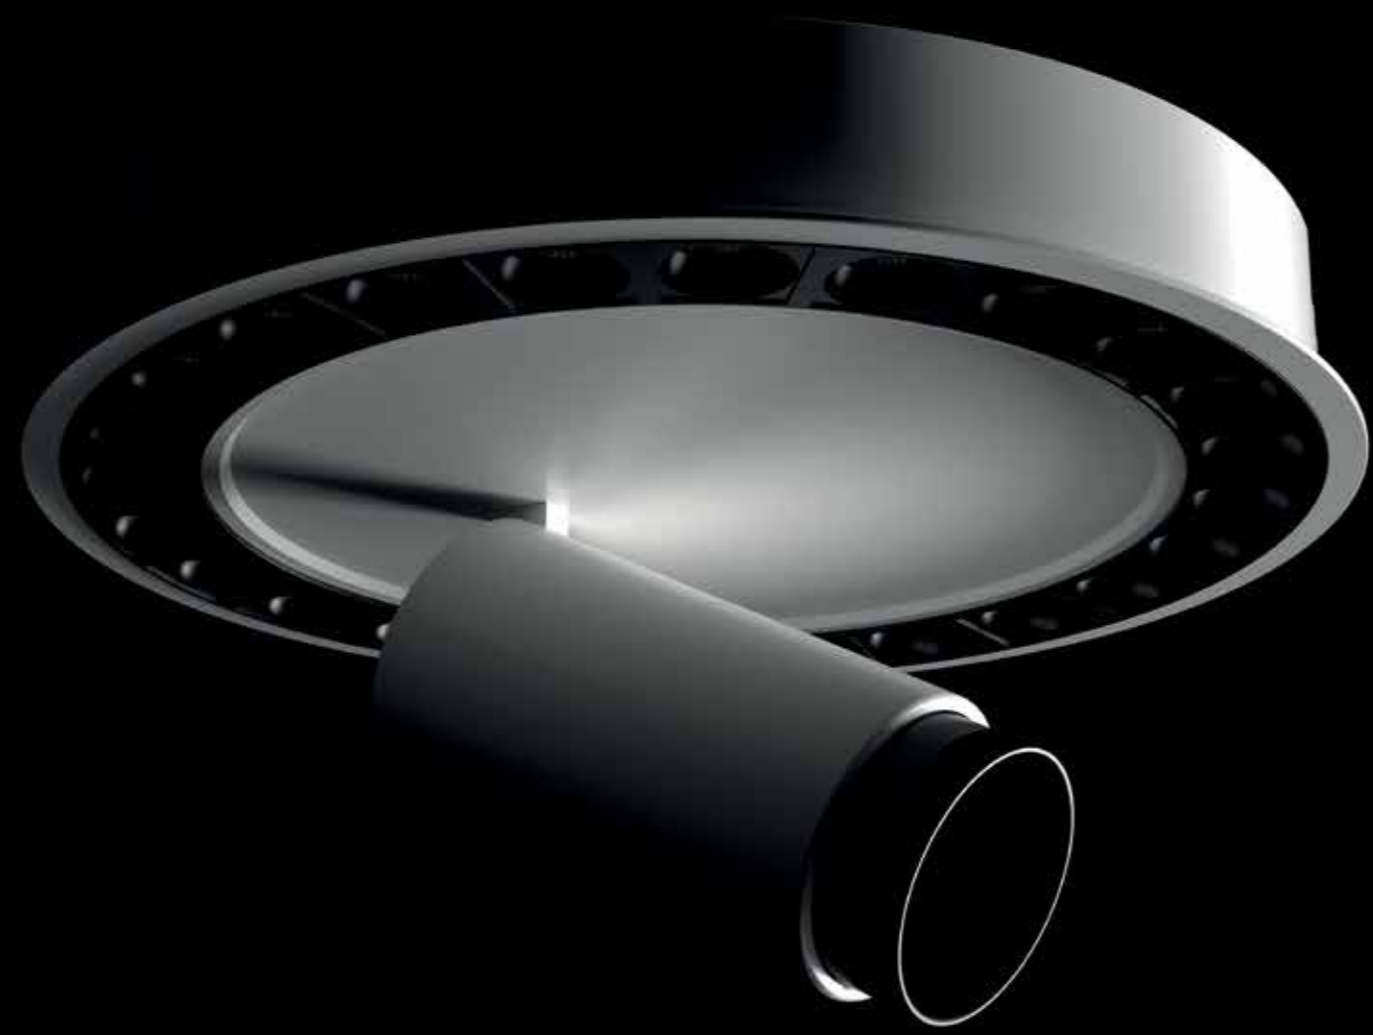

Zoom 20°-50°

+ DIRECTIONAL 03

HC7ID528 03 - 2 1 3 3 - 9001
1 2 3 4 5 6 7

1 - Model	2 - Power	3 - Power Supply	4 - Warranty	5 - Degree	6 - K	7 - Color
HC7ID528	3W	 2- ON/OFF 220-240V PF>0,5	1- 5 Years Warranty JISO driver Incl.	3 - Zoom 20°-50°	3 - 3000K 292 lm source	 9001- Tec. White-Black