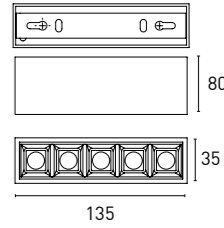

7ID201 10 - 2 1 N 3 - 9001
1 2 3 4 5 6 7

1 - Model	2 - Power	3 - Power Supply	4 - Warranty	5 - Degree	6 - K	7 - Color
7ID201	10W	2- ON/OFF 100-277V PF>0,9	1- 5 Years Warranty JISO driver Incl.	A - 15° J - 30° N - 45°	3 - 3000K 800 lm system 1130 lm source (45°) 4 - 4000K 840 lm system 1200 lm source (45°)	9001- Tec. White-Black 9009- Tec. White-Tec. Gold 9090- Tec. White

EAGLE S5L

Accessories not included

Emergency kit (page 322)

2DCLEDK1

2DCLEDK2