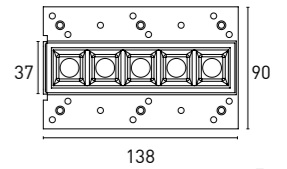

EAGLE S5L

Accessories not included

Emergency kit (page 322)

2DCLEDK1

2DCLEDK2

EAGLE RT5L

7ID601 10 - 2 1 N 3 - 9001  
1 2 3 4 5 6 7

1 - Model	2 - Power	3 - Power Supply	4 - Warranty	5 - Degree	6 - K	7 - Color
7ID601	10W	<p>2- ON/OFF 100-277V PF&gt;0,9</p> <p>4- DALI/PUSH/1-10V 220-240V PF&gt;0,95</p> <p>5- Trailing Edge 220-240V PF&gt;0,9</p> <p>SMART CONTROL <i>(See page. 324)</i></p>	<p>1- 5 Years Warranty JISO driver Incl. <i>(Option Driver 2 - 5)</i></p> <p>2- 5 Years Warranty Other driver Incl. <i>(Option Driver 4)</i></p>	<p>A - 15°</p> <p>J - 30°</p> <p>N - 45°</p>	<p>3 - 3000K 800 lm system 1130 lm source <i>(45°)</i></p> <p>4 - 4000K 840 lm system 1200 lm source <i>(45°)</i></p>	<p>9001- Tec. White-Black</p> <p>9009- Tec. White-Tec. Gold</p> <p>9090- Tec. White</p>