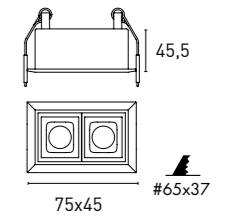

7ID501 06 - 2 1 N 3 - 9001
1 2 3 4 5 6 7

1 - Model	2 - Power	3 - Power Supply	4 - Warranty	5 - Degree	6 - K	7 - Color
7ID501	6W	2- ON/OFF 100-277V PF>0,9 4- DALI/PUSH/1-10V 220-240V PF>0,95 5- Trailing Edge 220-240V PF>0,9 SMART CONTROL (See page. 324)	1- 5 Years Warranty JISO driver Incl. (Option Driver 2 - 5) 2- 5 Years Warranty Other driver Incl. (Option Driver 4)	A - 15° J - 30° N - 45°	3 - 3000K 420 lm system 678 lm source (45°) 4 - 4000K 441 lm system 720 lm source (45°)	0101- Black 0109- Black- Tec. Gold 9001- Tec. White-Black 9009- Tec. White-Tec. Gold 9090- Tec. White

EAGLE R2L

Accessories not included

Emergency kit (page 322)

2DCLEDK1

2DCLEDK2

The above information is basic. For updated and more accurate information, please consult Technical Data Sheet on www.jisoiluminacion.com