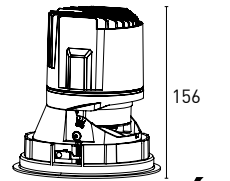

1 - Model	2 - Power	3 - Driver	4 - Warranty	5 - Degree	6 - K	7 - Color
7IA585	30W	2- ON/OFF 220-240V PF>0,95	1- 5 Years Warranty JISO driver Incl. <i>(Option Driver 2 - 5)</i>	A- 15°	4- 4000K 2666 lm system 3713 lm source <i>(38°)</i>	9011- Tec. White- Chrome
		4- DALI/PUSH/1-10V 220-240V PF>0,95	2- 5 Years Warranty Other driver Incl. <i>(Option Driver 4)</i>	I- 24°		9090- Tec. White
		5- Trailing Edge 220-240V PF>0,95		M- 38°		
		SMART CONTROL <i>(See page. 324)</i>		W- 50°