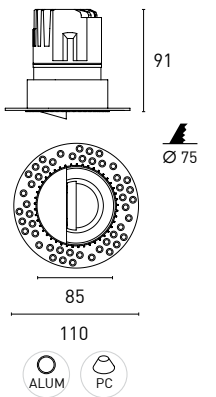

LAKE RTW10

71A683 10 - 2 1 0 3 - 9090
1 2 3 4 5 6 7

1 - Model	2 - Power	3 - Driver	4 - Warranty	5 - Degree	6 - K	7 - Color
71A683	10W	2- ON/OFF 220-240V PF>0,9 3 - 1-10V 200-240V PF>0,95 5- Trailing Edge 220-240V PF>0,95 - D- DALI/PUSH 200-240V PF>0,95 - SMART CONTROL [See page. 324]	1- 5 Years Warranty JISO driver Incl. [Option Driver 2 - 5] 2- 5 Years Warranty Other driver Incl. [Option Driver 3 - D]	0 - Wall Washer	3- 3000K 759 lm system 1163 lm source 4- 4000K 797 lm system 1238 lm source	9090- Tec. White