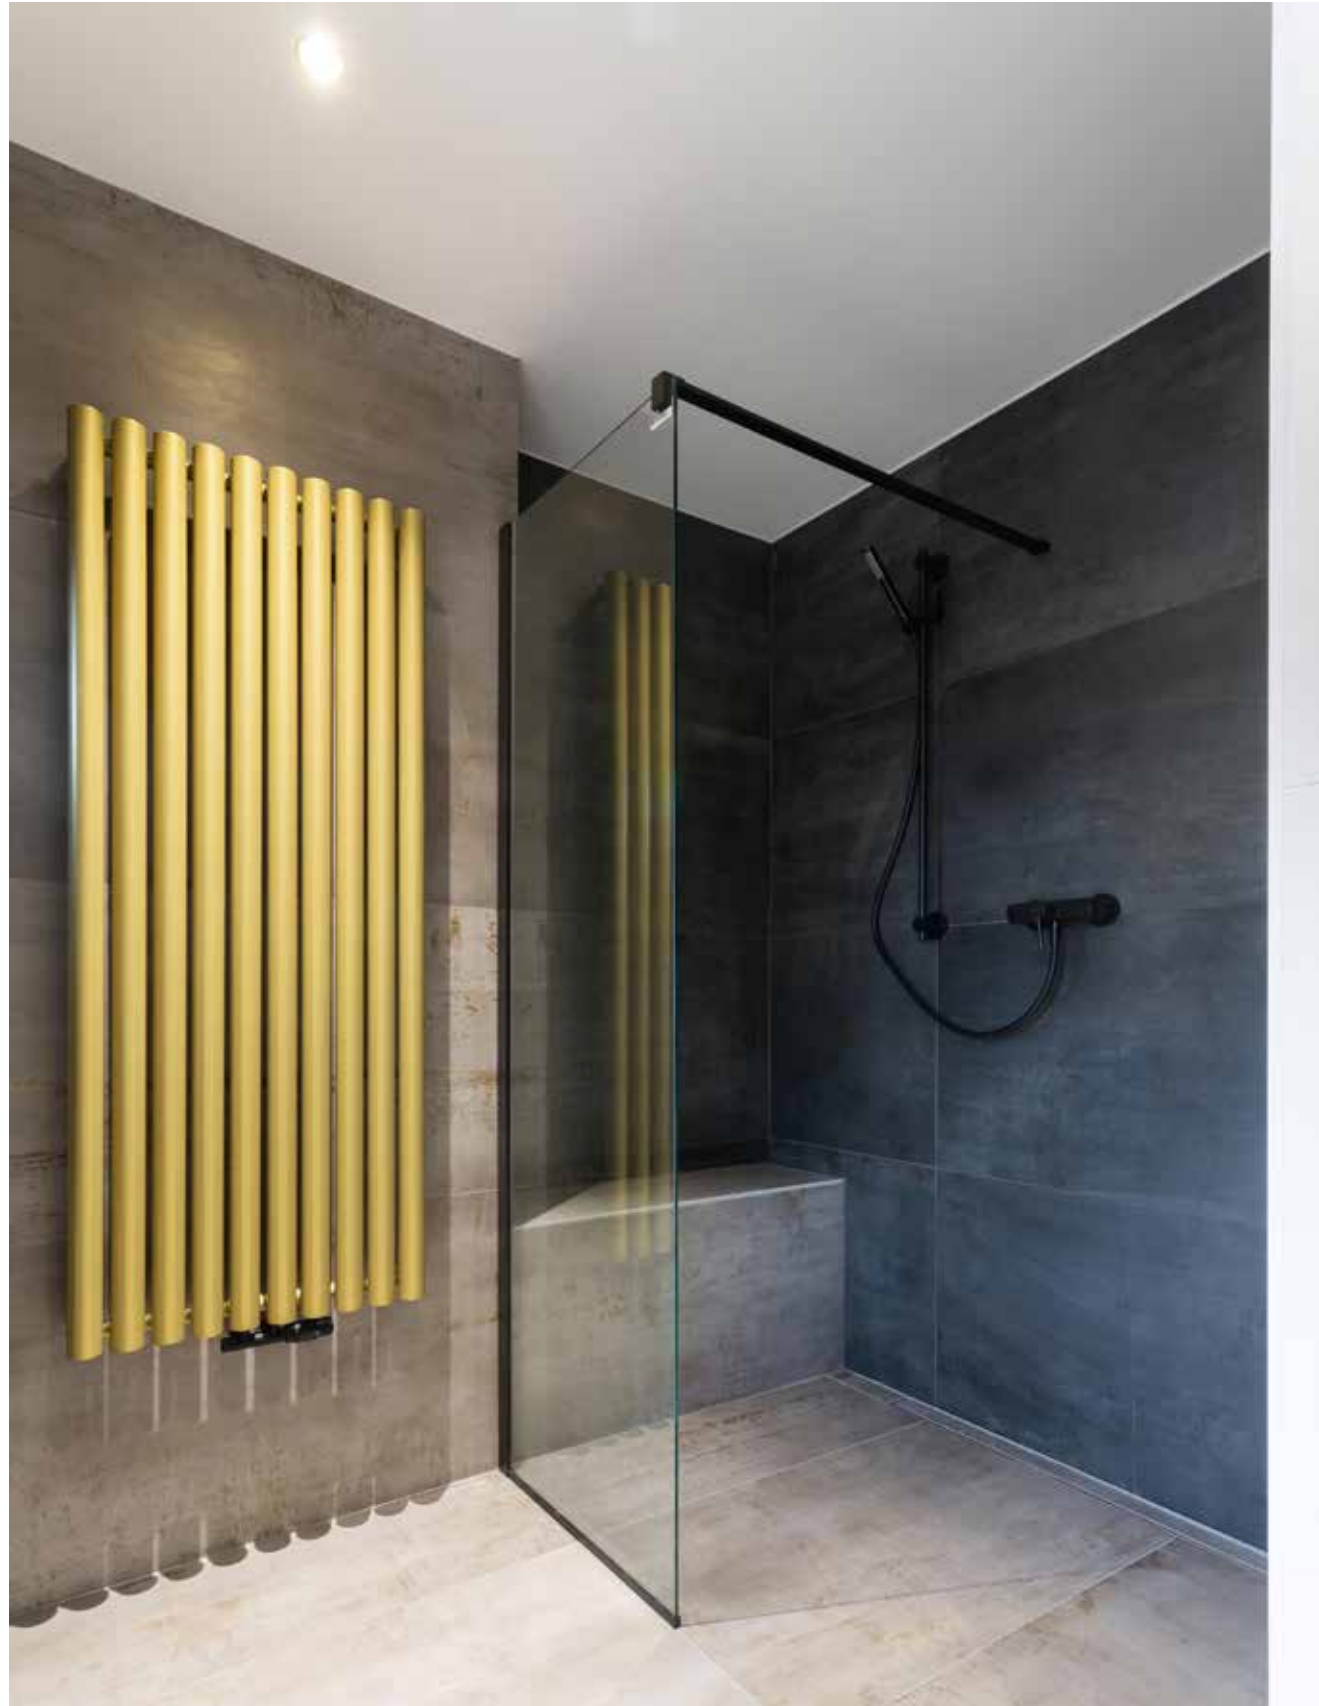

LAKE RTW10

71A683 10 - 2 1 0 3 - 9090
1 2 3 4 5 6 7

1 - Model	2 - Power	3 - Driver	4 - Warranty	5 - Degree	6 - K	7 - Color
71A683	10W	2- ON/OFF 220-240V PF>0,9 3 - 1-10V 200-240V PF>0,95 5- Trailing Edge 220-240V PF>0,95 - D- DALI/PUSH 200-240V PF>0,95 - SMART CONTROL [See page. 324]	1- 5 Years Warranty JISO driver Incl. [Option Driver 2 - 5] 2- 5 Years Warranty Other driver Incl. [Option Driver 3 - D]	0 - Wall Washer	3- 3000K 759 lm system 1163 lm source 4- 4000K 797 lm system 1238 lm source	9090- Tec. White

Accessories not included

Emergency kit (page 322)

- 2DCLEDK1
- 2DCLEDK2

LAKE RTWC10

71A684 10 - 2 1 0 3 - 9090
1 2 3 4 5 6 7

1 - Model	2 - Power	3 - Driver	4 - Warranty	5 - Degree	6 - K	7 - Color
71A684	10W	2- ON/OFF 220-240V PF>0,9 3 - 1-10V 200-240V PF>0,95 5- Trailing Edge 220-240V PF>0,95 - D- DALI/PUSH 200-240V PF>0,95 - SMART CONTROL [See page. 324]	1- 5 Years Warranty JISO driver Incl. [Option Driver 2 - 5] 2- 5 Years Warranty Other driver Incl. [Option Driver 3 - D]	0 - Wall Washer	3- 3000K 759 lm system 1163 lm source 4- 4000K 797 lm system 1238 lm source	9090- Tec. White

Accessories not included

Emergency kit (page 322-323)

- 2DCLEDK5
- 2DCLEDK29