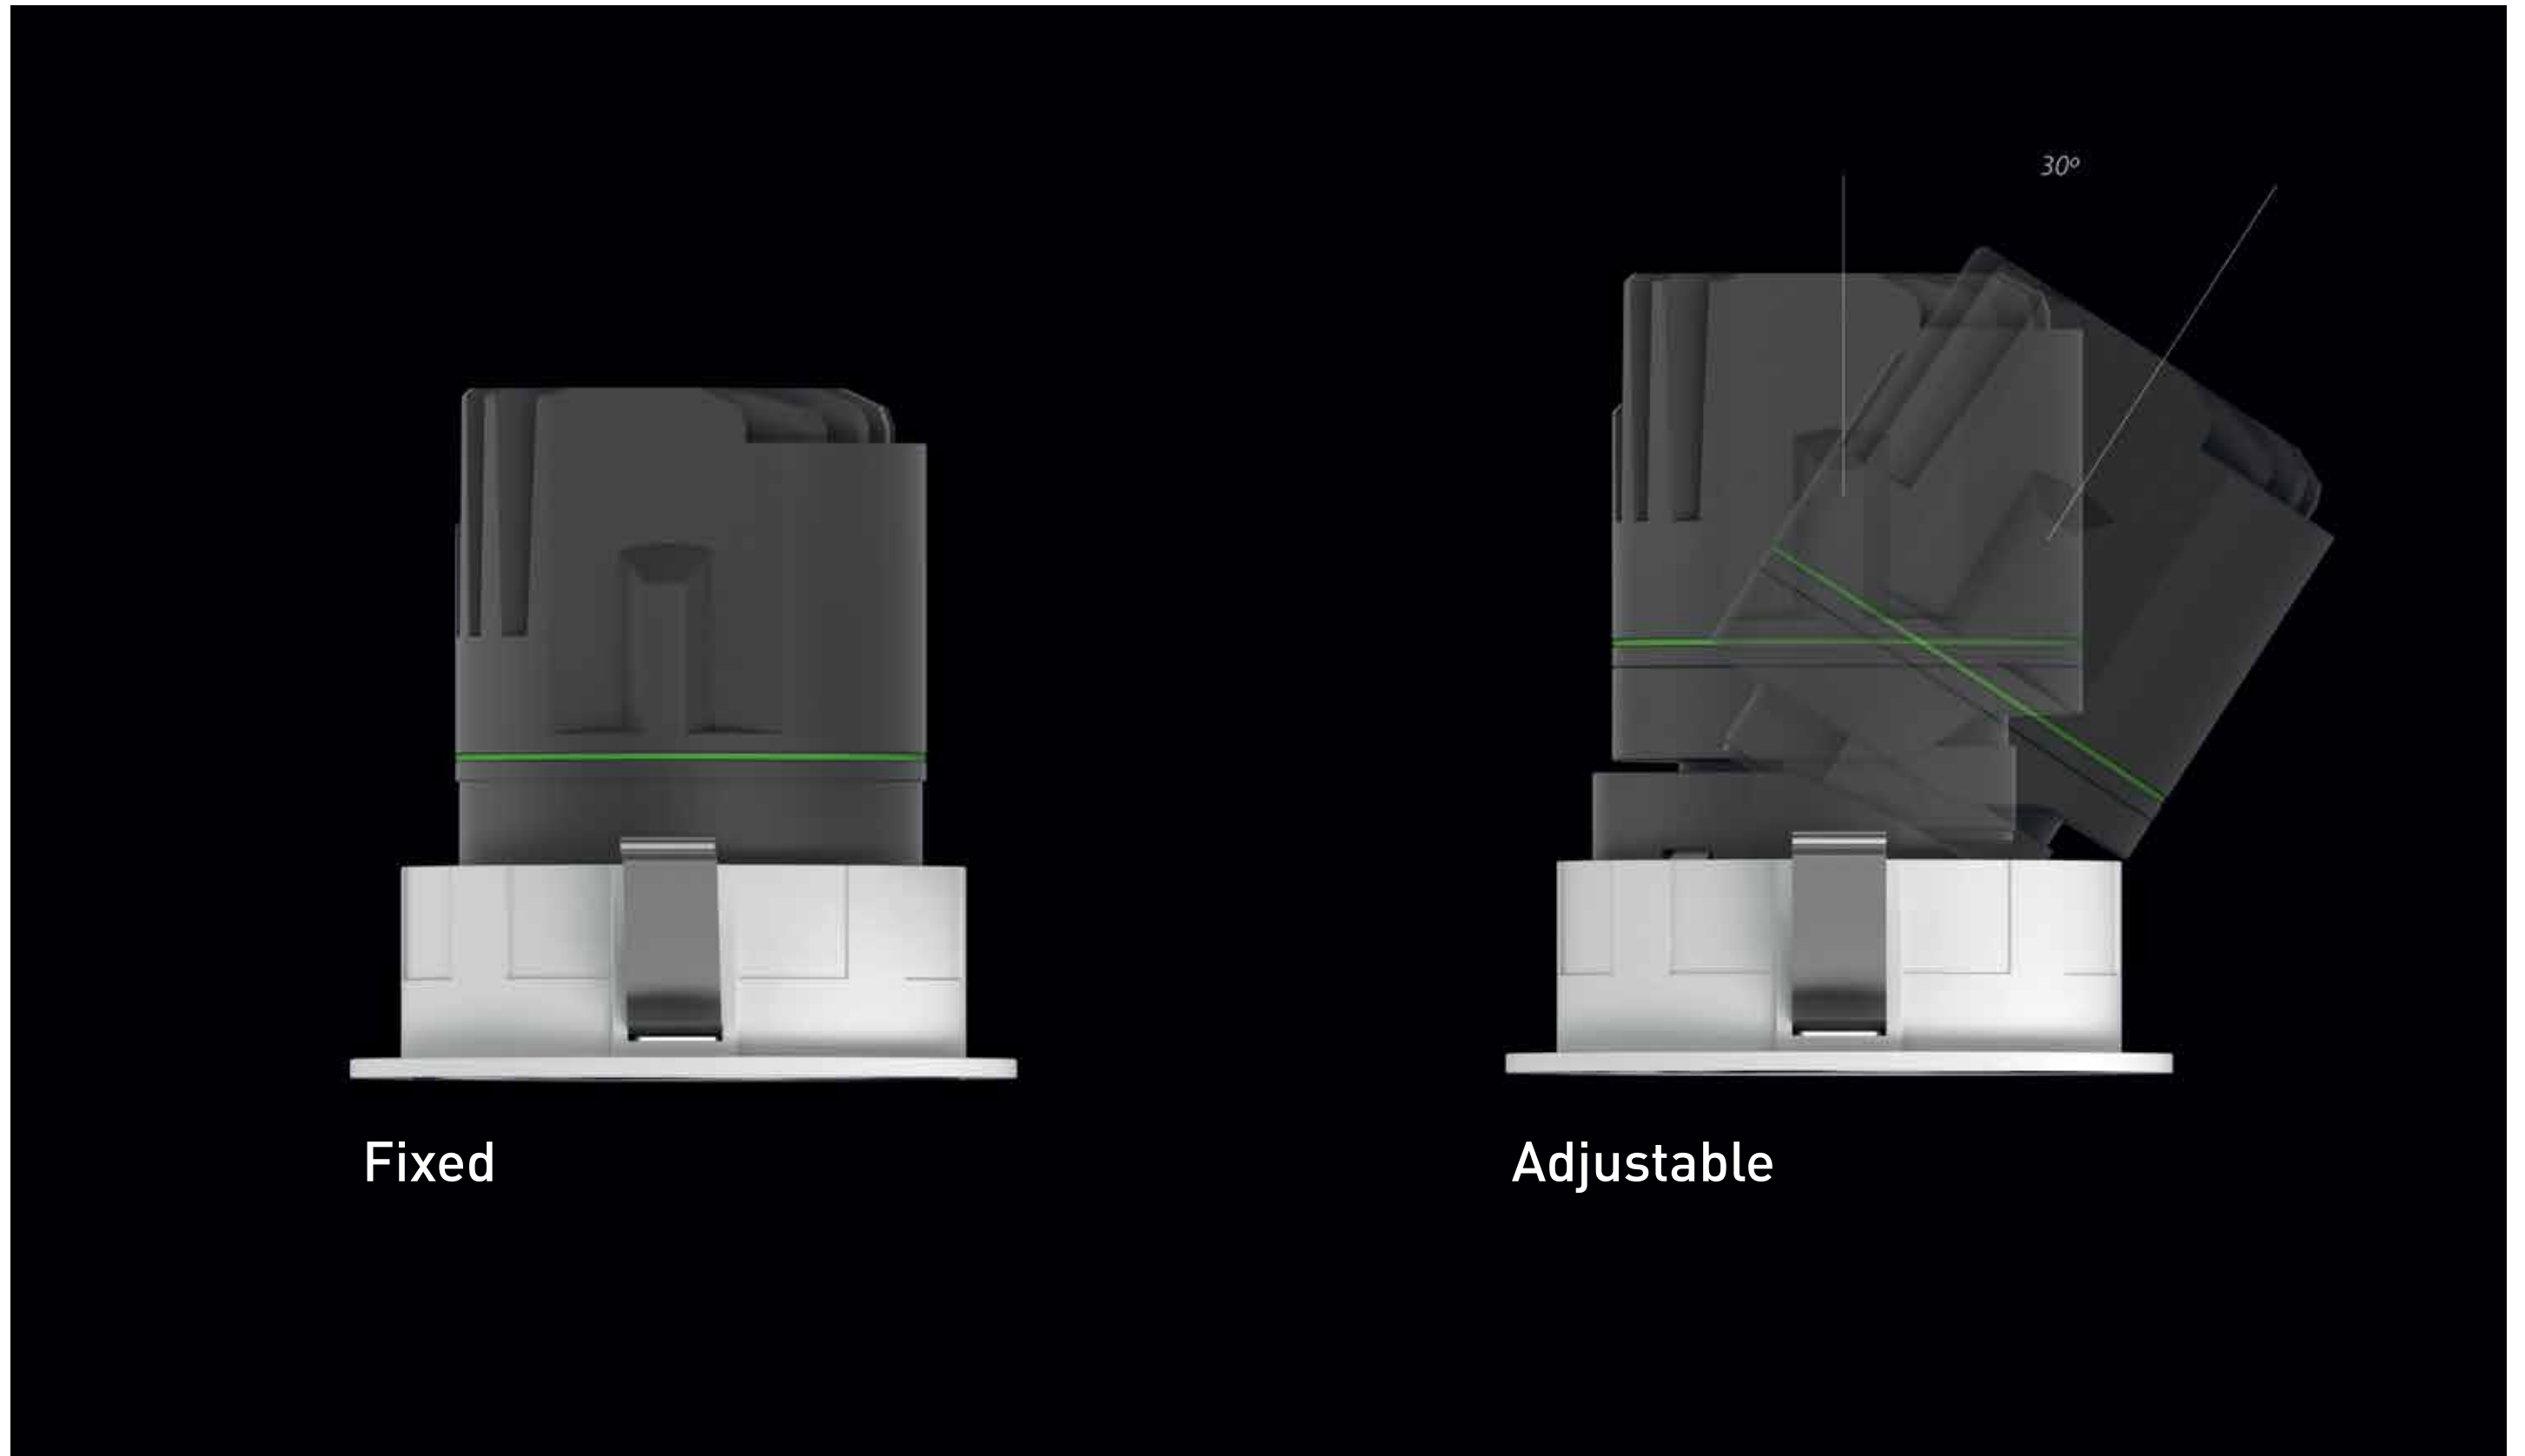

IP20/IP65 protection

Optional accessories:
honey comb / striped glass
UGR<17, cutoff angle >35°, offers excellent visual confort

Striped Glass
Honey Comb

Reflector Color

Technical White

Chrome

Black

LAKE R10