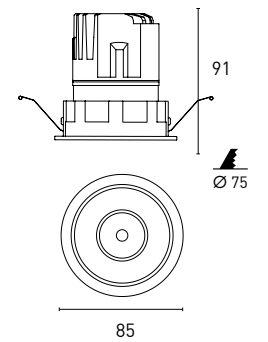

LAKE R10

7IA580 10 - 2 1 M 3 - 9011
1 2 3 4 5 6 7

1 - Model	2 - Power	3 - Driver	4 - Warranty	5 - Degree	6 - K	7 - Color
7IA580	10W	2- ON/OFF 220-240V PF>0,9 3 - 1-10V 200-240V PF>0,95 5- Trailing Edge 220-240V PF>0,95 D- DALI/PUSH 200-240V PF>0,95 SMART CONTROL (See page. 324)	1- 5 Years Warranty JISO driver Incl. (Option Driver 2 - 5) 2- 5 Years Warranty Other driver Incl. (Option Driver 3 - D)	A- 15° I- 24° M- 38° W- 50°	2- 2700K 626 lm system 1134 lm source (38°) 3- 3000K 659 lm system 1197 lm source (38°) 4- 4000K 692 lm system 1269 lm source (38°)	9001- Tec. White- Black 9011- Tec. White- Chrome 9090- Tec. White