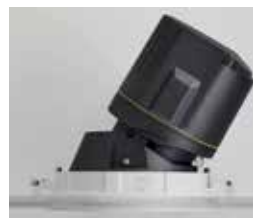

1 - Model	2 - Power	3 - Driver	4 - Warranty	5 - Degree	6 - K	7 - Color
7IA585	30W	2- ON/OFF 220-240V PF>0,95	1- 5 Years Warranty JISO driver Incl. <i>(Option Driver 2 - 5)</i>	A- 15°	4- 4000K 2666 lm system 3713 lm source <i>(38°)</i>	9011- Tec. White- Chrome
		4- DALI/PUSH/1-10V 220-240V PF>0,95	2- 5 Years Warranty Other driver Incl. <i>(Option Driver 4)</i>	I- 24°		9090- Tec. White
		5- Trailing Edge 220-240V PF>0,95		M- 38°		
		SMART CONTROL <i>(See page. 324)</i>		W- 50°