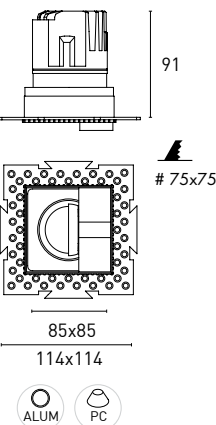

Accessories not included

Emergency kit (page 322)

-  2DCLEDK1
-  2DCLEDK2

LAKE RTWC10

71A684 10 - 2 1 0 3 - 9090
1 2 3 4 5 6 7

1 - Model	2 - Power	3 - Driver	4 - Warranty	5 - Degree	6 - K	7 - Color
71A684	10W	<ul style="list-style-type: none"> 2- ON/OFF 220-240V PF>0,9 3 - 1-10V 200-240V PF>0,95 5- Trailing Edge 220-240V PF>0,95 D- DALI/PUSH 200-240V PF>0,95 SMART CONTROL [See page. 324] 	<ul style="list-style-type: none"> 1- 5 Years Warranty JISO driver Incl. [Option Driver 2 - 5] 2- 5 Years Warranty Other driver Incl. [Option Driver 3 - D] 	0 - Wall Washer	<ul style="list-style-type: none"> 3- 3000K 759 lm system 1163 lm source 4- 4000K 797 lm system 1238 lm source 	9090- Tec. White