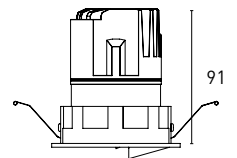

85

1 - Model	2 - Power	3 - Driver	4 - Warranty	5 - Degree	6 - K	7 - Color
71A583	10W	2- ON/OFF 220-240V PF>0,9 3 - 1-10V 200-240V PF>0,95 5- Trailing Edge 220-240V PF>0,95 - D- DALI/PUSH 200-240V PF>0,95 - SMART CONTROL (See page. 324)	1- 5 Years Warranty JISO driver Incl. (Option Driver 2 - 5) 2- 5 Years Warranty Other driver Incl. (Option Driver 3 - D)	0 - Wall Washer	3- 3000K 759 lm system 1163 lm source 4- 4000K 797 lm system 1238 lm source	9090- Tec. White

Accessories not included

Emergency kit (page 322)

- 2DCLEDK1
- 2DCLEDK2