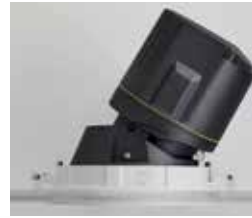

1 - Model	2 - Power	3 - Driver	4 - Warranty	5 - Degree	6 - K	7 - Color
7IA585	20W	2- ON/OFF 220-240V PF>0,95	1- 5 Years Warranty JISO driver Incl. <i>(Option Driver 2 - 5)</i>	A- 15°	4- 4000K 1552 lm system 2475 lm source <i>(38°)</i>	9011- Tec. White- Chrome
		4- DALI/PUSH/1-10V 200-240V PF>0,95	2- 5 Years Warranty Other driver Incl. <i>(Option Driver 4)</i>	I- 24°		9090- Tec. White
		5- Trailing Edge 220-240V PF>0,95		M- 38°		
		SMART CONTROL <i>(See page. 324)</i>		W- 50°