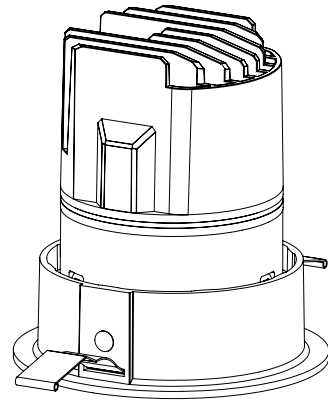

Precise angle alignment
Self-contained led engine will be open/closed via twist&lock system