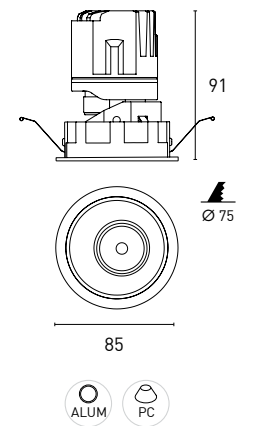

Accessories not included

Emergency kit (page 322-323)

LAKE RS10

7IA585 10 - 2 1 M 3 - 9011
1 2 3 4 5 6 7

1 - Model	2 - Power	3 - Driver	4 - Warranty	5 - Degree	6 - K	7 - Color
7IA585	10W	<p>2- ON/OFF 220-240V PF>0,9</p> <p>3 - 1-10V 200-240V PF>0,95</p> <p>5- Trailing Edge 220-240V PF>0,9</p> <p>D- DALI/PUSH 200-240V PF>0,95</p> <p>SMART CONTROL (See page. 324)</p>	<p>1- 5 Years Warranty JISO driver Incl. (Option Driver 2 - 5)</p> <p>2- 5 Years Warranty Other driver Incl. (Option Driver 3 - D)</p>	<p>A- 15°</p> <p>I- 24°</p> <p>M- 38°</p> <p>W- 50°</p>	<p>2- 2700K 626 lm system 1134 lm source (38°)</p> <p>3- 3000K 659 lm system 1197 lm source (38°)</p> <p>4- 4000K 692 lm system 1269 lm source (38°)</p>	<p>9001- Tec. White- Black</p> <p>9011- Tec. White- Chrome</p> <p>9090- Tec. White</p>