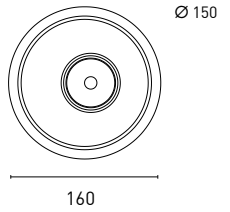

1 - Model	2 - Power	3 - Driver	4 - Warranty	5 - Degree	6 - K	7 - Color
7IA585	30W	2- ON/OFF 220-240V PF>0,95	1- 5 Years Warranty JISO driver Incl. <i>(Option Driver 2 - 5)</i>	A- 15°	4- 4000K 2666 lm system 3713 lm source <i>(38°)</i>	9011- Tec. White- Chrome
		4- DALI/PUSH/1-10V 220-240V PF>0,95	2- 5 Years Warranty Other driver Incl. <i>(Option Driver 4)</i>	I- 24°		9090- Tec. White
		5- Trailing Edge 220-240V PF>0,95		M- 38°		
		SMART CONTROL <i>(See page. 324)</i>		W- 50°