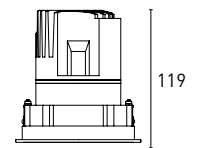

7IA580 20 - 2 1 M 4 - 9011
1 2 3 4 5 6 7

1 - Model	2 - Power	3 - Driver	4 - Warranty	5 - Degree	6 - K	7 - Color
7IA580	20W	2- ON/OFF 220-240V PF>0,95 4- DALI/PUSH/1-10V 200-240V PF>0,95 5- Trailing Edge 220-240V PF>0,95 SMART CONTROL <i>[See page. 324]</i>	1- 5 Years Warranty JISO driver Incl. <i>(Option Driver 2 - 5)</i> 2- 5 Years Warranty Other driver Incl. <i>(Option Driver 4)</i>	A- 15° I- 24° M- 38° W- 50°	4- 4000K 1552 lm system 2475 lm source <i>[38°]</i>	9011- Tec. White- Chrome 9090- Tec. White