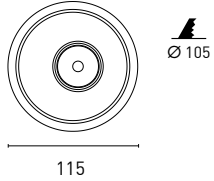

1 - Model	2 - Power	3 - Driver	4 - Warranty	5 - Degree	6 - K	7 - Color
7IA585	20W	2- ON/OFF 220-240V PF>0,95	1- 5 Years Warranty JISO driver Incl. <i>(Option Driver 2 - 5)</i>	A- 15°	4- 4000K 1552 lm system 2475 lm source <i>(38°)</i>	9011- Tec. White- Chrome
		4- DALI/PUSH/1-10V 200-240V PF>0,95	2- 5 Years Warranty Other driver Incl. <i>(Option Driver 4)</i>	I- 24°		9090- Tec. White
		5- Trailing Edge 220-240V PF>0,95		M- 38°		
		SMART CONTROL <i>(See page. 324)</i>		W- 50°