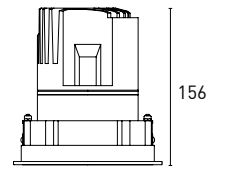

7IA580 30 - 2 1 M 4 - 9011
1 2 3 4 5 6 7

1 - Model	2 - Power	3 - Driver	4 - Warranty	5 - Degree	6 - K	7 - Color
7IA580	30W	2- ON/OFF 220-240V PF>0,9 4- DALI/PUSH/1-10V 220-240V PF>0,95 5- Trailing Edge 220-240V PF>0,9 - SMART CONTROL (See page. 324)	1- 5 Years Warranty JISO driver Incl. (Option Driver 2 - 5) 2- 5 Years Warranty Other driver Incl. (Option Driver 4)	- A- 15° - I- 24° - M- 38° - W- 50°	4- 4000K 2666 lm system 3713 lm source (38°)	9011- Tec. White-Chrome 9090- Tec. White