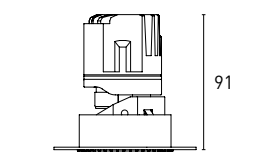

Accessories not included

- DC58010-H
- DC58010-S

Emergency kit (page 322)

- 2DCLEDK1
- 2DCLEDK2

71A680 10 - 2 1 M 3 - 9011
1 2 3 4 5 6 7

1 - Model	2 - Power	3 - Driver	4 - Warranty	5 - Degree	6 - K	7 - Color
71A680	10W	2- ON/OFF 220-240V PF>0,9 3 - 1-10V 200-240V PF>0,95 5- Trailing Edge 220-240V PF>0,95 - D- DALI/PUSH 200-240V PF>0,95 - SMART CONTROL (See page. 324)	1- 5 Years Warranty JISO driver Incl. (Option Driver 2 - 5) 2- 5 Years Warranty Other driver Incl. (Option Driver 3 - D)	- A- 15° - I- 24° - M- 38° - W- 50°	2- 2700K 626 lm system 1134 lm source [38°] 3- 3000K 659 lm system 1197 lm source [38°] 4- 4000K 692 lm system 1269 lm source [38°]	9001- Tec. White-Black 9011- Tec. White-Chrome 9090- Tec. White

LAKE RT10

LAKE RTS10

71A685 10 - 2 1 M 3 - 9011
1 2 3 4 5 6 7

1 - Model	2 - Power	3 - Driver	4 - Warranty	5 - Degree	6 - K	7 - Color
71A685	10W	2- ON/OFF 220-240V PF>0,9 3 - 1-10V 200-240V PF>0,95 5- Trailing Edge 220-240V PF>0,95 - D- DALI/PUSH 200-240V PF>0,95 - SMART CONTROL (See page. 324)	1- 5 Years Warranty JISO driver Incl. (Option Driver 2 - 5) 2- 5 Years Warranty Other driver Incl. (Option Driver 3 - D)	- A- 15° - I- 24° - M- 38° - W- 50°	2- 2700K 626 lm system 1134 lm source [38°] 3- 3000K 659 lm system 1197 lm source [38°] 4- 4000K 692 lm system 1269 lm source [38°]	9001- Tec. White-Black 9011- Tec. White-Chrome 9090- Tec. White

The above information is basic. For updated and more accurate information, please consult Technical Data Sheet on www.jisoiluminacion.com