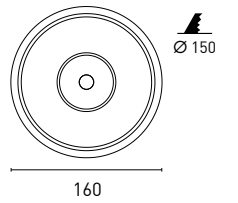

7IA580 30 - 2 1 M 4 - 9011
1 2 3 4 5 6 7

1 - Model	2 - Power	3 - Driver	4 - Warranty	5 - Degree	6 - K	7 - Color
7IA580	30W	2- ON/OFF 220-240V PF>0,9 4- DALI/PUSH/1-10V 220-240V PF>0,95 5- Trailing Edge 220-240V PF>0,9 - SMART CONTROL (See page. 324)	1- 5 Years Warranty JISO driver Incl. (Option Driver 2 - 5) 2- 5 Years Warranty Other driver Incl. (Option Driver 4)	- A- 15° - I- 24° - M- 38° - W- 50°	4- 4000K 2666 lm system 3713 lm source (38°)	9011- Tec. White-Chrome 9090- Tec. White