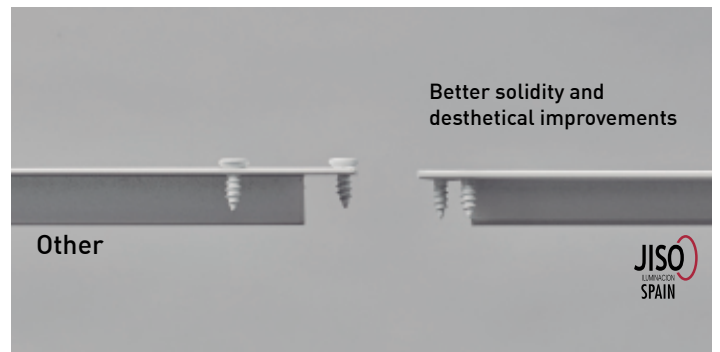

Documentos / Documents / Des documents

Instrucciones de Instalación / Installation Instructions / Instructions d'Installation

<http://www.jisoiluminacion.es/Instrucciones/Instrucciones-DC30_-4.pdf>