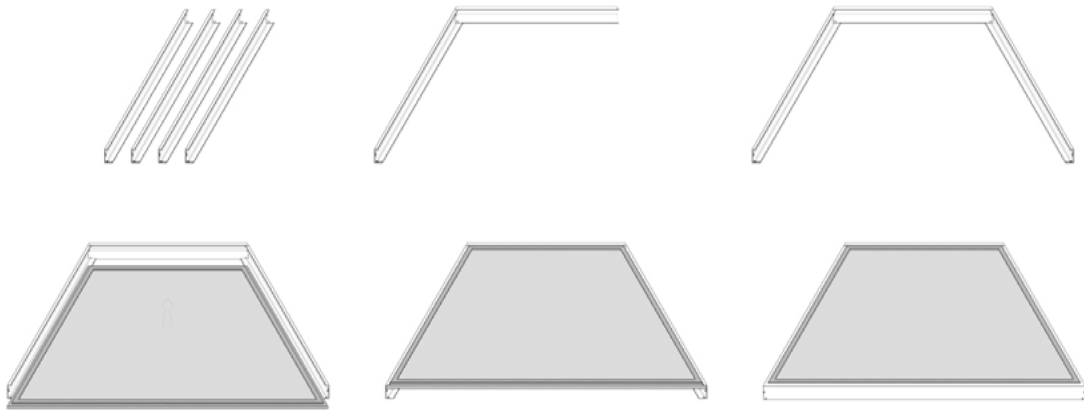

Documentos / Documents / Des documents

Instrucciones de Instalación / Installation Instructions / Instructions d'Installation

<http://www.jisoiluminacion.es/Instrucciones/Instrucciones-DC30_-4.pdf>