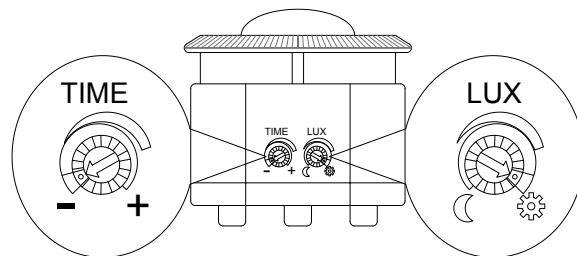

Colores / Colours / Couleurs

90 Blanco Técnico / Technical White
/ Blanc Technique

Información del Sensor / Information Sensor / Informations de Capteur

Time Delay / Ambient Light (Day And Night): (Adjustable)

Detection Range: 360°.
Detection Distance: max. 6,00m. (<24°C)
Time Delay: (ADJUSTABLE)
MIN.: 10 sec. +- 3 sec.
MAX.: 3 min. +- 30 sec.
Ambient Light (Day / Night) (ADJUSTABLE): <3 lux – 2000 lux
Detection Motion Speed: 0.6 - 1.5 m/s
Installing Height: 2.2m. - 4.00 m